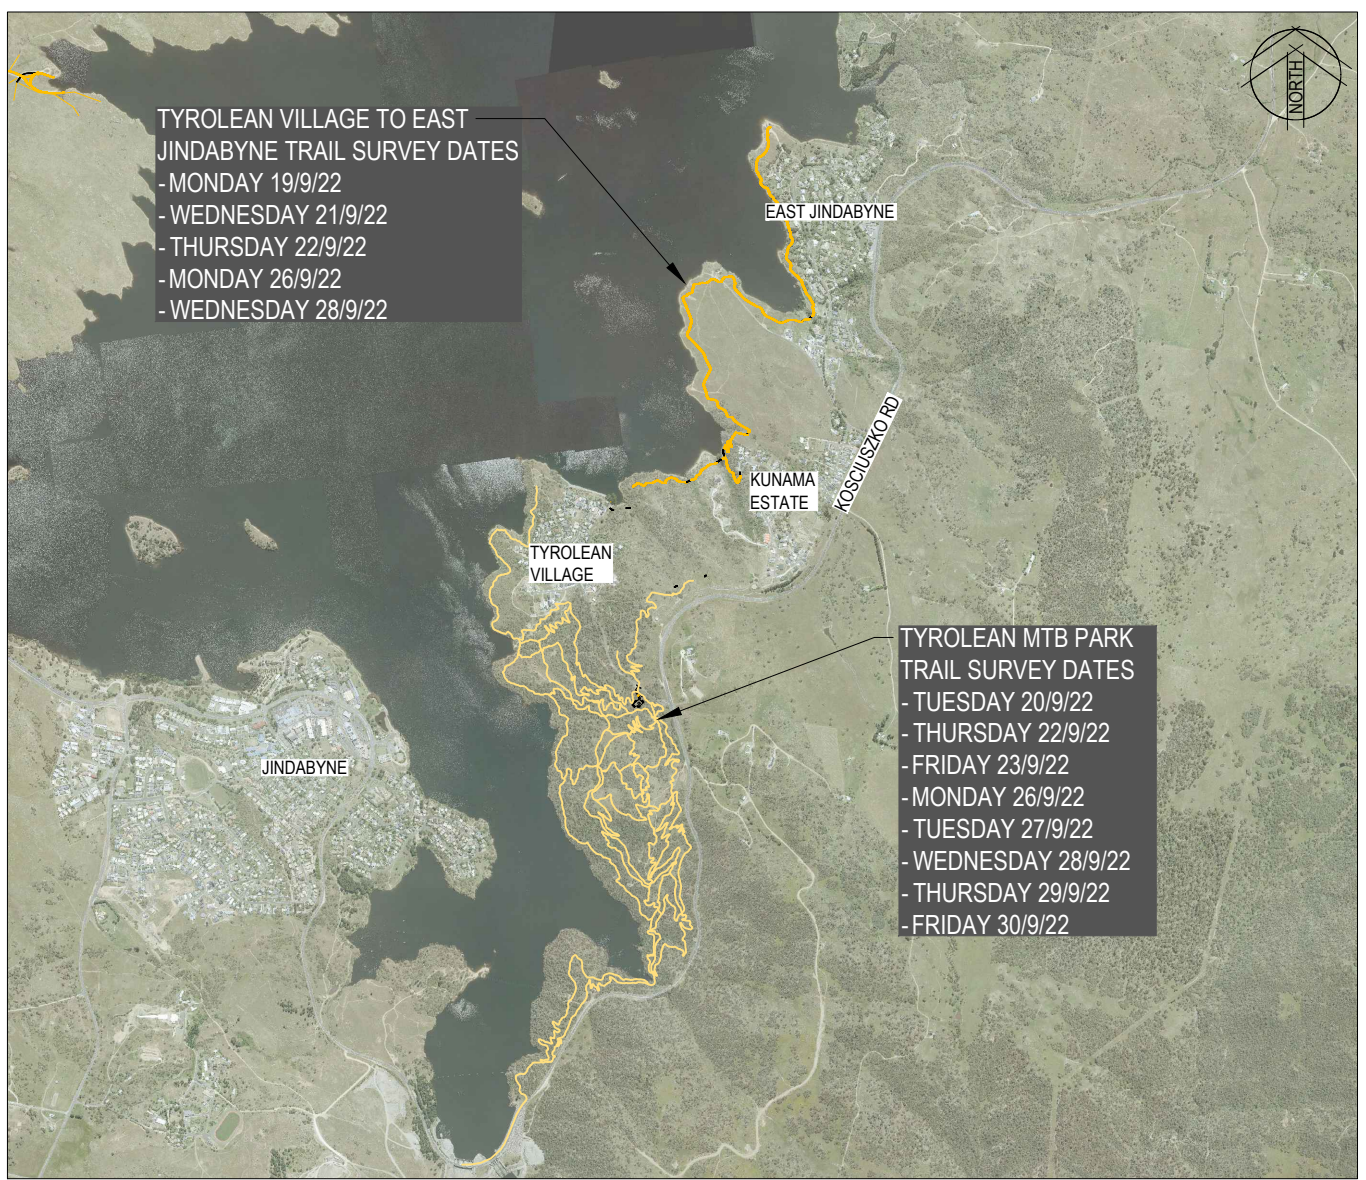

TYROLEAN VILLAGE TO EAST JINDABYNE AND TYROLEAN MTB PARK